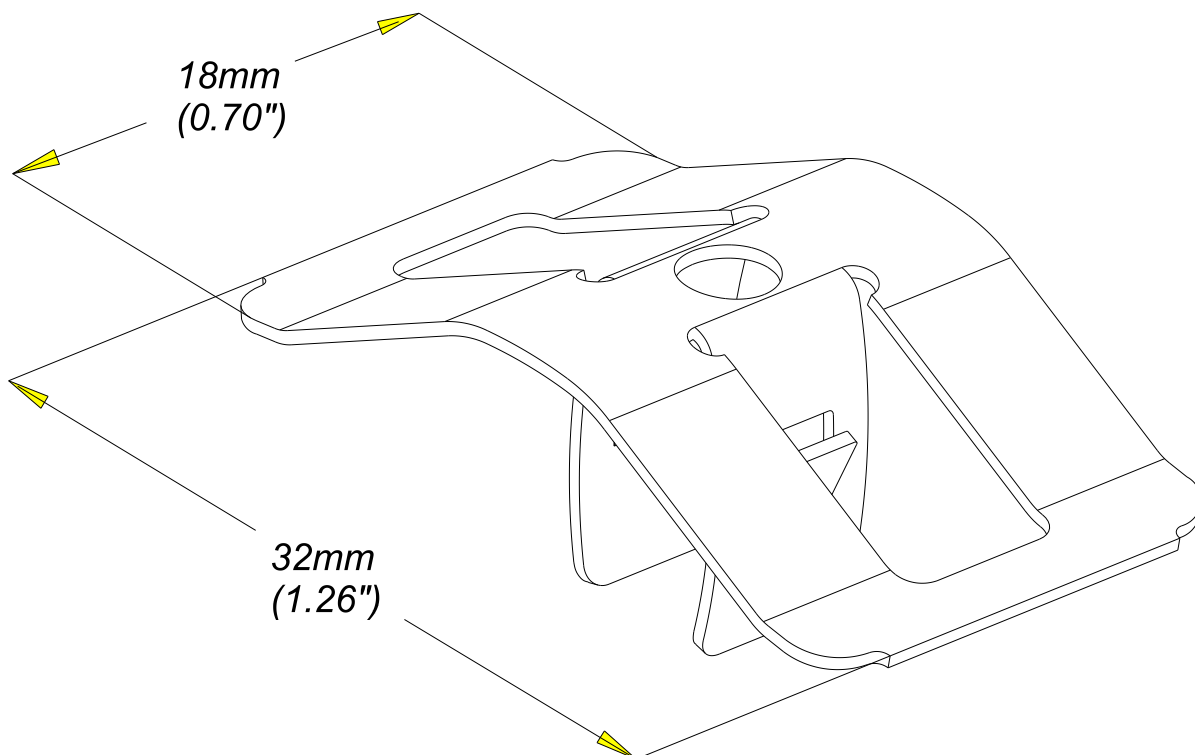

CLIP CONSOLE P31 BFC  
BRACKET FIXING CLIP P31 BFC

INOX 301  
SS301

**legrand** | CABLE  
MANAGEMENT

FT0734-9

04-16

REF	CODE	POIDS / WEIGHT (Kg) (lb)		EP. / TH. (mm) (inch)		Material	Standard
P31 BFC	349 252	0.002	0.004	0.5	0.019"	X10 Cr Ni 18-8	EN 10 088-2
						<b>COATING</b>	<b>Standard</b>
						Stainless steel	SS301